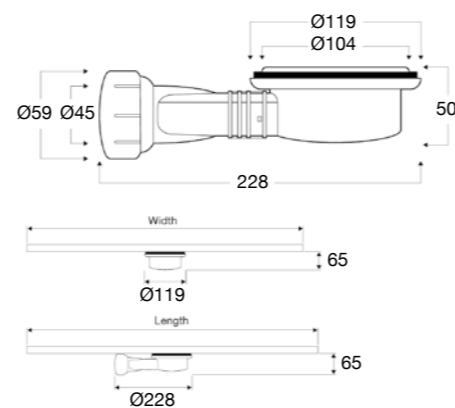

WHITE
Bianco

Norme antiscivolo / *Anti-slip standards:*
ONE-EN 12633
DIN 51097:199

Materiale antibatterico / *Antibacterial material:*
GEALCOAT

COPERCHIO CROMO 132x132x1.2
CHROME COVER 132x132x1.2

KIT DI RIPARAZIONE
REPAIR KIT

SCARICO BIANCO
WHITE DISCHARGE

CODICE	dimensioni cm		
	A	B	H
DERBY9072W	900	720	25
DERBY10070W	1000	700	25
DERBY12070W	1200	700	25
DERBY14070W	1400	700	25
DERBY16070W	1600	700	25
DERBY17070W	1700	700	25
DERBY8080W	800	800	25
DERBY10080W	1000	800	25
DERBY12080W	1200	800	25
DERBY14080W	1400	800	25
DERBY16080W	1600	800	25
DERBY17080W	1700	800	25
DERBY9090W	900	900	25
DERBY12090W	1200	900	25